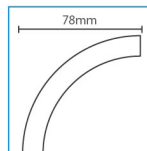

Arish™ new light-weight paper faced cove cornices are comprised of a gypsum plaster core encased with ivory paper liner. The Cove range is one of the easiest way to enchase the Gypsum Board wall/ceiling joints. This functional profile is available with distinctly contoured and defined lines which creates a gentle transition between the wall and ceiling without making a major statement.

ProCornice Cove is extremely easy to cut, join and paint with no special tools or fixing equipment required, making it a cost-effective way to create great ambience at home or office. it is available in 78mm profile size with the standard length up to 2.4 meters in two design, Classic and Sydney.

Features

- Light Weight
- High Strength
- East to Cut
- Contoured & Defined Lines

SPECIFICATIONS	DESCRIPTION
SIZE	78MM
LENGTH	2400M
DESIGN	CLASSIC

SPECIFICATIONS	DESCRIPTION
SIZE	78MM
LENGTH	2400M
DESIGN	SYDNEY