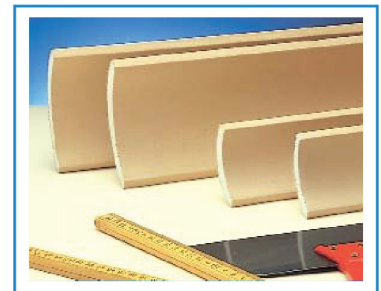

NEW LIGHT WEIGHT & HIGH STRENGTH PAPER FACED CORNICES

PROCORNICETM COVE

Light Weight Cove Cornice
Decorative Finish Between Wall & Ceiling Junction

PROCORNICE™ COVE

ProCornice™ Cove is the new light weight paper faced cove cornice with high strength-to-weight composite design that will complement a variety of décor including classic, modern, and contemporary interiors.

Arish™ new light-weight paper faced cove cornices are comprised of a gypsum plaster core encased with ivory paper liner. The Cove range is one of the easiest way to enchase the Gypsum Board wall/ceiling joints. This functional profile is available with distinctly contoured and defined lines which creates a gentle transition between the wall and ceiling without making a major statement.

ProCornice Cove is extremely easy to cut, join and paint with no special tools or fixing equipment required, making it a cost-effective way to create great ambience at home or office. it is available in 78mm profile size with the standard length up to 2.4 meters in two design, Classic and Sydney.

Features

- Light Weight
- High Strength
- East to Cut
- Contoured & Defined Lines

SPECIFICATIONS	DESCRIPTION
SIZE	78MM
LENGTH	2400M
DESIGN	CLASSIC

SPECIFICATIONS	DESCRIPTION
SIZE	78MM
LENGTH	2400M
DESIGN	SYDNEY