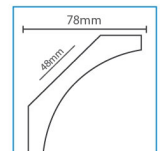

ProCornice Cove is extremely easy to cut, join and paint with no special tools or fixing equipment required, making it a cost-effective way to create great ambience at home or office. it is available in 78mm profile size with the standard length up to 2.4 meters in two design, Classic and Sydney.

Features

- Light Weight
- High Strength
- East to Cut
- Contoured & Defined Lines

SPECIFICATIONS	DESCRIPTION
SIZE	78MM
LENGTH	2400M
DESIGN	CLASSIC

SPECIFICATIONS	DESCRIPTION
SIZE	78MM
LENGTH	2400M
DESIGN	SYDNEY